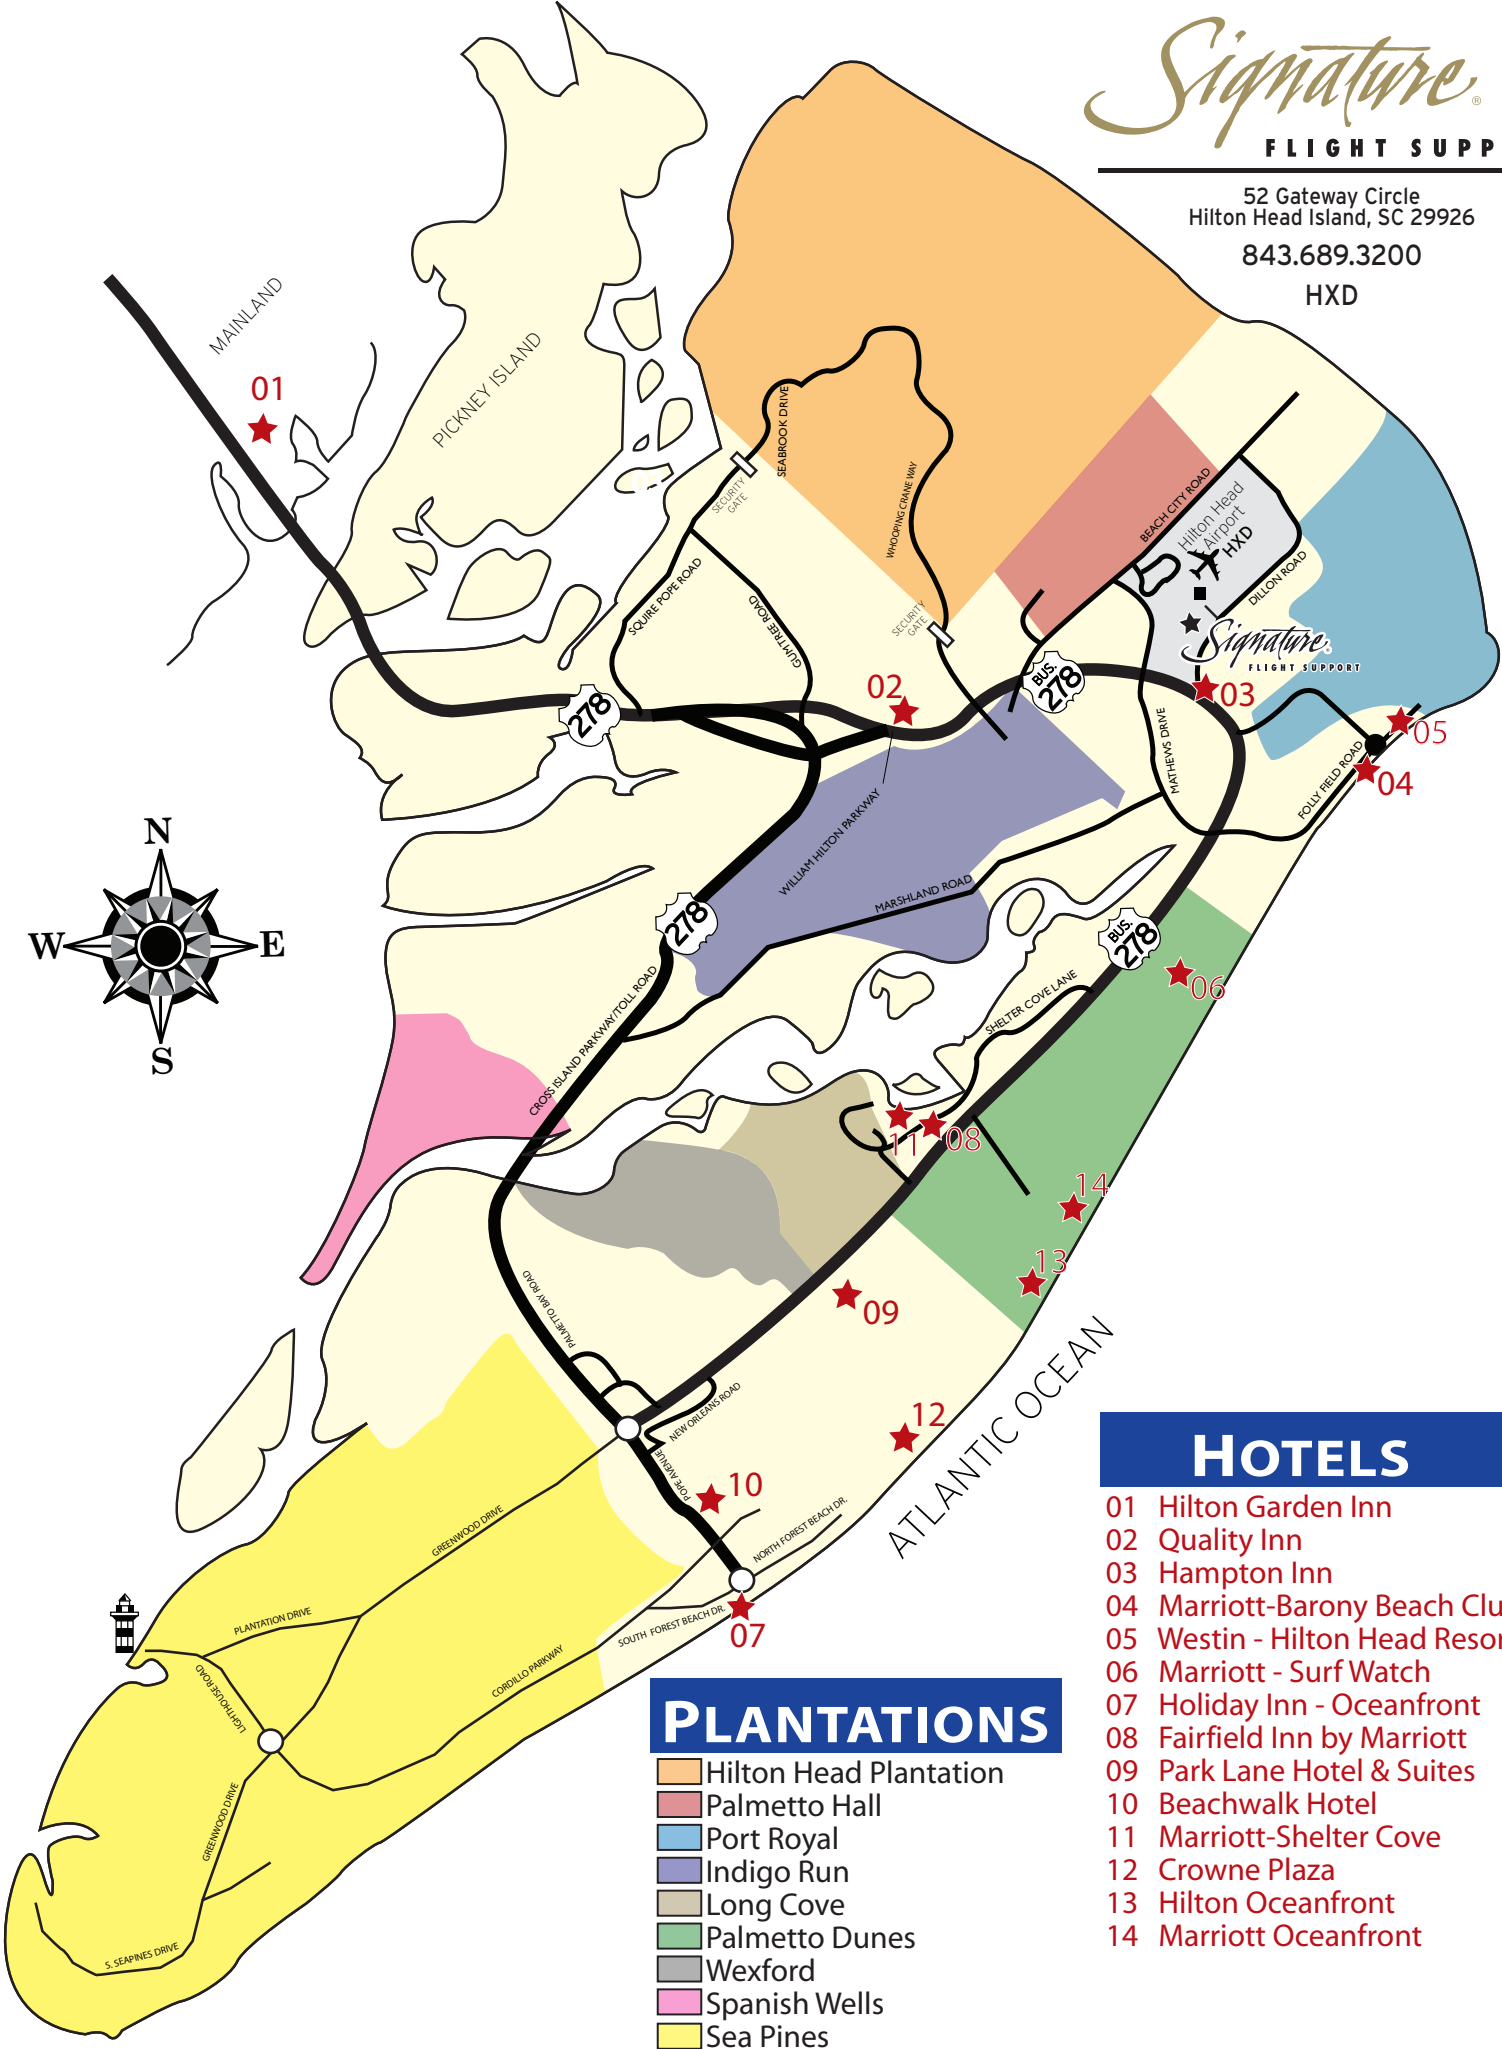

52 Gateway Circle
Hilton Head Island, SC 29926
843.689.3200
HXD

HOTELS

- 01 Hilton Garden Inn
- 02 Quality Inn
- 03 Hampton Inn
- 04 Marriott-Barony Beach Club
- 05 Westin - Hilton Head Resort
- 06 Marriott - Surf Watch
- 07 Holiday Inn - Oceanfront
- 08 Fairfield Inn by Marriott
- 09 Park Lane Hotel & Suites
- 10 Beachwalk Hotel
- 11 Marriott-Shelter Cove
- 12 Crowne Plaza
- 13 Hilton Oceanfront
- 14 Marriott Oceanfront

PLANTATIONS

- Hilton Head Plantation
- Palmetto Hall
- Port Royal
- Indigo Run
- Long Cove
- Palmetto Dunes
- Wexford
- Spanish Wells
- Sea Pines

52 Gateway Circle
 Hilton Head Island, SC 29926
 843.689.3200
 HXD

RESTAURANTS

- [Port Royal Plaza](#)
- Bella Italia
- Fiesta Fresh
- Dragon Express
- McDonalds
- Pizza Hut
- Plantation Cafe
- Reilley's Grill & Bar
- Shrimp Michaels
- Street Meet
- Stu's Surf Side

- [Pineland Station](#)
- The French Bakery
- Il Carpaccio
- Starbucks

- [Northridge Plaza](#)
- Tapas
- Subway

PLANTATIONS

- Hilton Head Plantation
- Palmetto Hall
- Port Royal
- Indigo Run
- Long Cove
- Palmetto Dunes
- Wexford
- Spanish Wells
- Sea Pines

- 01 Crazy Crab
- 02 Charlie's Crab
- 03 Hudson's
- 04 Boathouse II
- 05 Old Oyster Factory
- 06 Coligny Pizza
- 07 Park Plaza
- 08 Harbourtown
- 09 Salty Dog Cafe