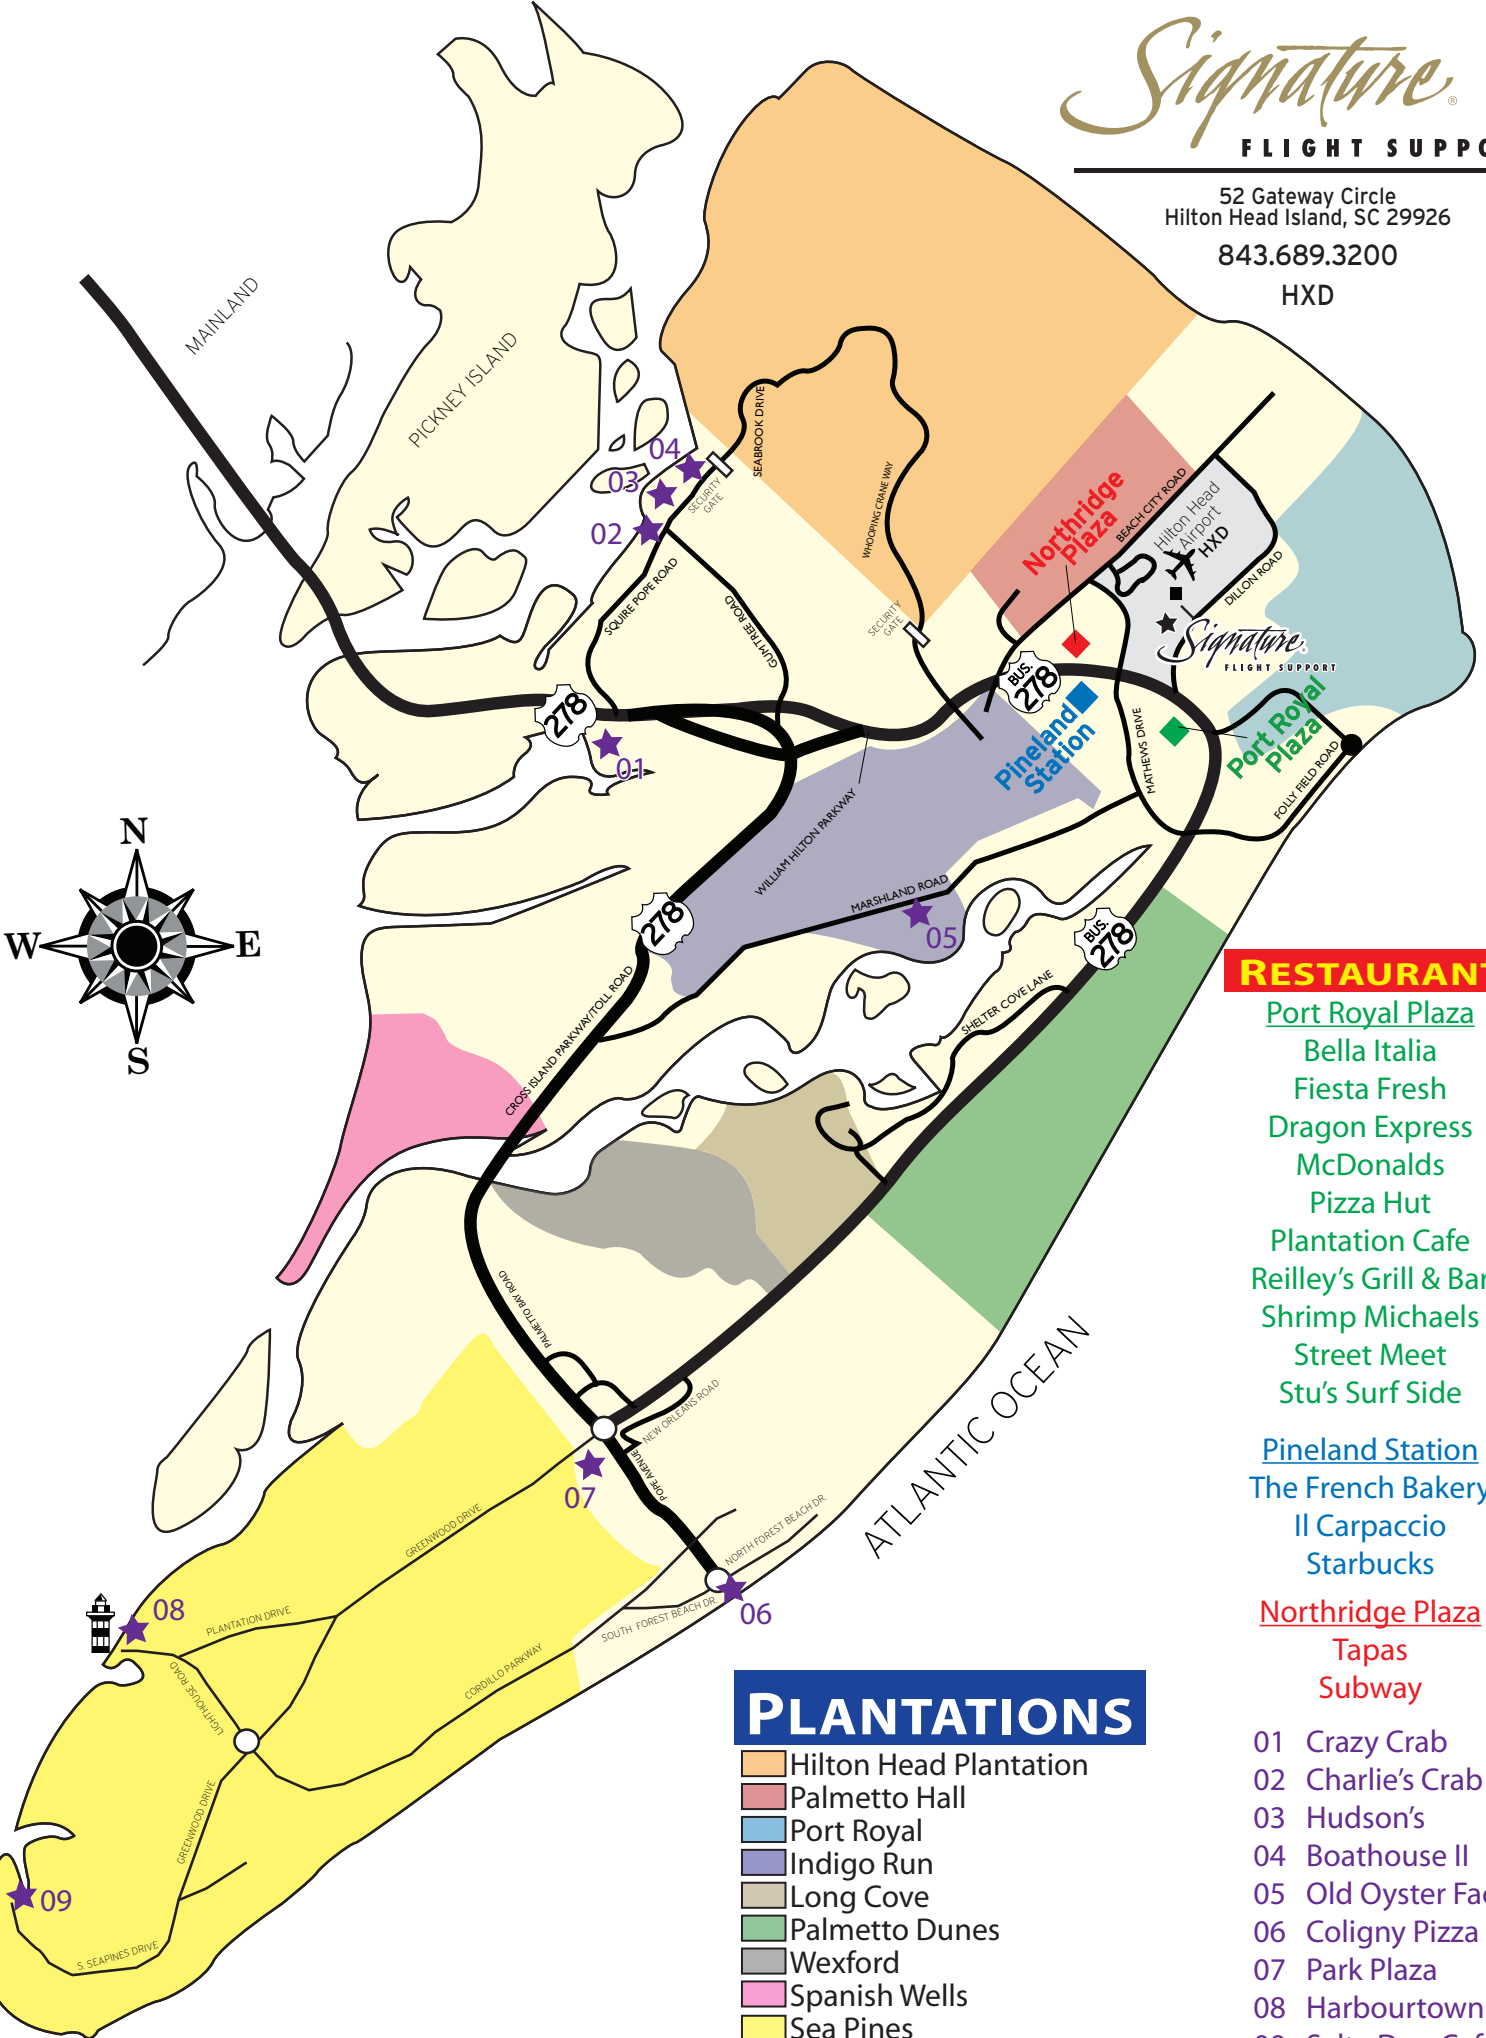

52 Gateway Circle
Hilton Head Island, SC 29926
843.689.3200
HXD

HOTELS

- 01 Hilton Garden Inn
- 02 Quality Inn
- 03 Hampton Inn
- 04 Marriott-Barony Beach Club
- 05 Westin - Hilton Head Resort
- 06 Marriott - Surf Watch
- 07 Holiday Inn - Oceanfront
- 08 Fairfield Inn by Marriott
- 09 Park Lane Hotel & Suites
- 10 Beachwalk Hotel
- 11 Marriott-Shelter Cove
- 12 Crowne Plaza
- 13 Hilton Oceanfront
- 14 Marriott Oceanfront

PLANTATIONS

- Hilton Head Plantation
- Palmetto Hall
- Port Royal
- Indigo Run
- Long Cove
- Palmetto Dunes
- Wexford
- Spanish Wells
- Sea Pines

52 Gateway Circle
 Hilton Head Island, SC 29926
 843.689.3200
 HXD

RESTAURANTS

- [Port Royal Plaza](#)
- Bella Italia
- Fiesta Fresh
- Dragon Express
- McDonalds
- Pizza Hut
- Plantation Cafe
- Reilley's Grill & Bar
- Shrimp Michaels
- Street Meet
- Stu's Surf Side

- [Pineland Station](#)
- The French Bakery
- Il Carpaccio
- Starbucks

- [Northridge Plaza](#)
- Tapas
- Subway

PLANTATIONS

- Hilton Head Plantation
- Palmetto Hall
- Port Royal
- Indigo Run
- Long Cove
- Palmetto Dunes
- Wexford
- Spanish Wells
- Sea Pines

- 01 Crazy Crab
- 02 Charlie's Crab
- 03 Hudson's
- 04 Boathouse II
- 05 Old Oyster Factory
- 06 Coligny Pizza
- 07 Park Plaza
- 08 Harbourtown
- 09 Salty Dog Cafe